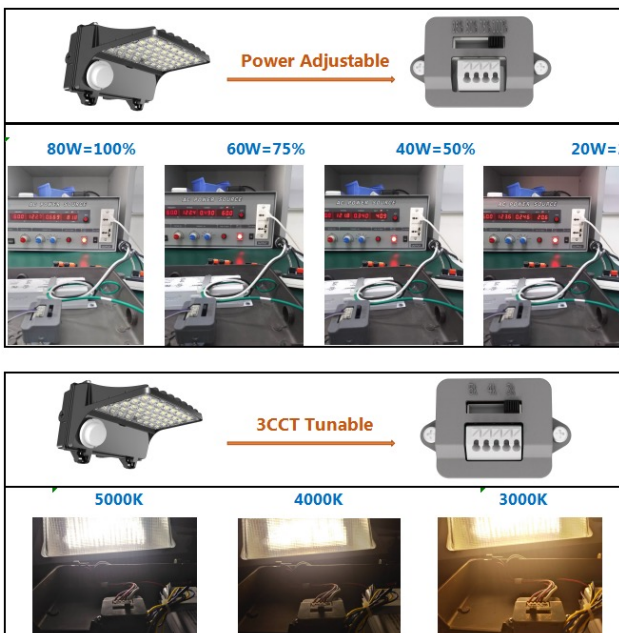

NEW

E2-R10-30/40/60/80W-30/40/50KCT 2020 FULL CUT-OFF WALL PACK Wattage Tunable and CCT Tunable

PRODUCT DESCRIPTION:

E2 LIGHTING'S Full Cut-Off Wall Pack is a highly efficient, multi-function fixture that provides a long-lasting and energy saving lighting solution. This fixture is equipped with Internal CCT color temperature and wattage tunable switch. The rugged housing offers advanced thermal management and protection against outdoor environments without compromising aesthetics.

FEATURES AND STANDARDS:

- ETL/cETL/DLC premium certificate.
- Easy installation.
- Wet location rated IP65.
- Durable die-cast aluminum housing.
- Wattage and CCT tunable.
- UV-resistant polycarbonate refractor lens.
- Type III distribution optics standard/ Other optics available by request.

APPLICATION:

Outdoor wall-mount applications: building facade, commercial, industrial, retail, hospitality buildings that demand long service life and low maintenance.

TESTED DATA:

- Input Power - 30/40/60/80W
- Lumen - 3900/5200/7800/10400lm
- Efficacy - 130LM/W (±10%)
- Input Voltage - 120-277VAC
- Color Temperature - 3000K-4000K-5000K
- THD - <20%
- Dimmable - 0-10V
- LED Brand - Lumileds
- LED Type - 3030
- LED QTY - 48/72/96 pcs
- Viewing Angle - Type III
- Operating Temperature - 86°F to 113°F (-30° C to +45°C)
- Operating Humidity - RH<90%
- Color Rendering Index - Ra>70
- IP Rating - IP65
- Certification - cETL/ETL/DLC Premium
- Housing - Die-cast Aluminum
- Life Time - >50,000Hrs
- Warranty - 5 Years