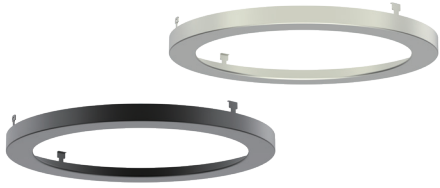

Thim LED Round Panel Light

5CCT Selectable

Key Features

- Ultra Slim Design, Edge lit low-profile, All PC housing body
- 2700K/3000K/3500K/4000K/5000K Selectable
- Easy Installation by twist-and-lock brackets

DIMENSION

DIMENSION	A (Diameter)	B (Height)
5"	135mm	18mm
7"	180mm	18mm
9"	225mm	18mm
12"	300mm	18mm
16"	400mm	18mm
19"	480mm	25mm
24"	600mm	25mm

MOUNTING

Only for 5" Twist Bracket

twist-and-lock brackets

Matte Black Satin Nickel

C25 Suitable for XSlim

- Φ5.38"*0.56"H.
- Φ7.15"*0.56"H.
- Φ8.94"*0.56"H.
- Φ11.87"*0.56"H.
- Φ15.02"*0.56"H.

Black & Gold White & Gold

C26 Suitable for XSlim Thim

- Φ5.38"*1.2"H.
- Φ7.15"*1.2"H.
- Φ8.94"*1.2"H.
- Φ11.87"*1.2"H.
- Φ15.02"*1.2"H.