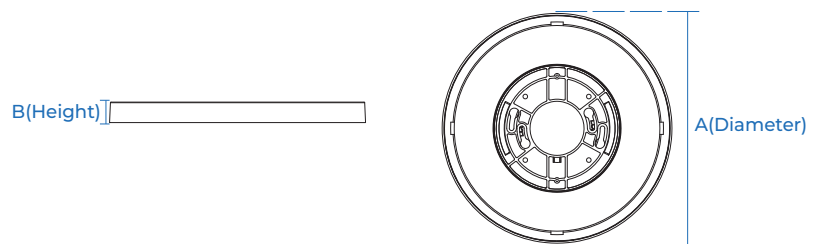

5" | 7" | 9" | 12" | 16" | 19" | 24"

ELECTRICAL

VOLTAGE	AC120-277V AC 50/60HZ
POWER FACTOR	≥0.9
DIMMABLE	TRIAC DIMMING
SURGE PROTECTION	0.5KV

PERFORMANCE

WARRANTY	5 YEAR
CERTIFICATIONS	T24, ETL, FCC
RATE LIFE	>50,000 HOURS
OPERATING TEMPERATURE	-10°C TO + 45°C
CCT	2700K/3000K/3500K/4000K/5000K
SDCM	≤ 5
CRI	RA90
R9	> 0
BEAM ANGLE	120°
Environment	Damp Location
FIRE RATING	V0
HOUSING PC	WHITE PC (RAL9003)

ENERGY CHART					
MODEL NO	SIZE inches	WATTAGE	EFFICIENCY lm/w	DELIVERED LUMENS	CCT
E2-DL-P615-11W	5"	11W	72LM/W±5%	792LM±5%	2700K 3000K 3500K 4000K 5000K
E2-DL-P617-12W	7"	12W	75LM/W±5%	900LM±5%	
E2-DL-P619-18W	9"	18W	82LM/W±5%	1476LM±5%	
E2-DL-P6112-24W	12"	24W	88LM/W±5%	2112LM±5%	
E2-DL-P6116-30W	16"	30W	94LM/W±5%	2820LM±5%	
E2-DL-P6119-36W	19"	36W	94LM/W±5%	3384LM±5%	
E2-DL-P6124-45W	24"	45W	94LM/W±5%	4230LM±5%	

DIMENSION

DIMENSION	A (Diameter)	B (Height)
5"	135mm	18mm
7"	180mm	18mm
9"	225mm	18mm
12"	300mm	18mm
16"	400mm	18mm
19"	480mm	25mm
24"	600mm	25mm

MOUNTING

Only for 5" Twist Bracket

twist-and-lock brackets

- Φ14.69"*6.61"dp.*120"H.(Max)
- Φ17.83"*7.8"dp.*120"H.(Max)
- Φ20.82"*8.86"dp.*120"H.(Max)